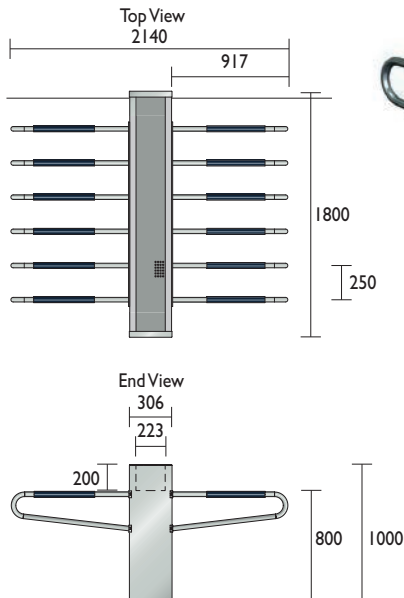

Bicycle Racks > Horizontal

BRP01
Planter Box

Drainage holes in planter base

25NB leaning rails with protective sleeve

Planter box depth 350mm

BRP02
Planter Box

25NB Pipe

Drainage holes in planter base

25NB leaning rails with protective sleeve

Planter box depth 350mm

Material Specifications (General)

Planter	0.8mm Galvanised sheet
Rack	25NB x1.5mm pipe Galvanised