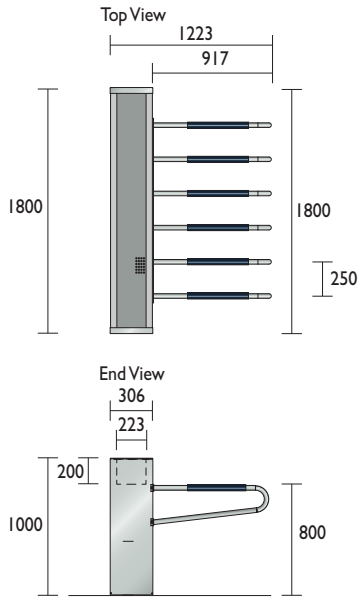

Bicycle Racks > Horizontal

BRP01
Planter Box

Drainage holes in planter base

25NB leaning rails with protective sleeve

Planter box depth 350mm

BRP02
Planter Box

25NB Pipe

Drainage holes in planter base

25NB leaning rails with protective sleeve

Planter box depth 350mm

Material Specifications (General)

Planter	0.8mm Galvanised sheet
Rack	25NB x1.5mm pipe Galvanised